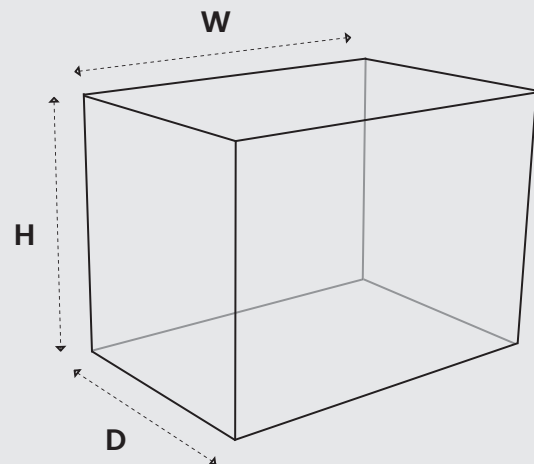

DIMENSIONS

EXTERNAL

Width: 305mm
Height: 305mm
Depth: 305mm

INTERNAL

Width: 302mm
Height: 302mm
Depth: 302mm

For more details on this or any products in the Asec range please visit our website www.asec.co.uk or email us at info@asec.co.uk

DIMENSIONS

AS6009 EXTERNAL

Width: 228mm
Height: 330mm
Depth: 228mm

AS6010 EXTERNAL

Width: 305mm
Height: 407mm
Depth: 305mm

For more details on this or any products in the Asec range please visit our website www.asec.co.uk or email us at info@asec.co.uk

DIMENSIONS

AS12115
EXTERNAL

Width: 245mm
Height: 345mm
Depth: 345mm

AS12116
EXTERNAL

Width: 320mm
Height: 415mm
Depth: 415mm

For more details on this or any products in the Asec range please visit our website www.asec.co.uk or email us at info@asec.co.uk