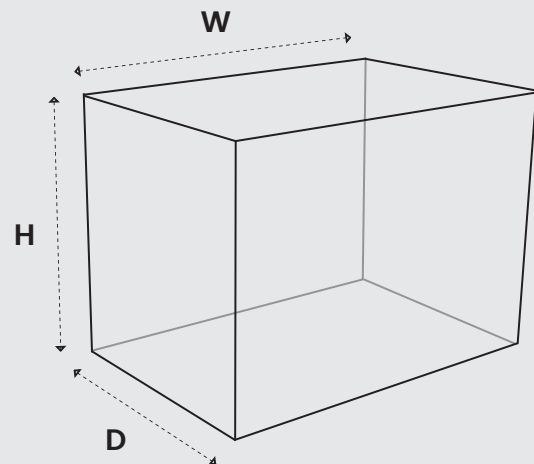

DIMENSIONS

EXTERNAL

Width: 305mm
Height: 305mm
Depth: 305mm

INTERNAL

Width: 302mm
Height: 302mm
Depth: 302mm

For more details on this or any products in the Asec range please visit our website www.asec.co.uk or email us at info@asec.co.uk

DIMENSIONS

AS6009 EXTERNAL

Width: 228mm
Height: 330mm
Depth: 228mm

AS6010 EXTERNAL

Width: 305mm
Height: 407mm
Depth: 305mm

For more details on this or any products in the Asec range please visit our website www.asec.co.uk or email us at info@asec.co.uk