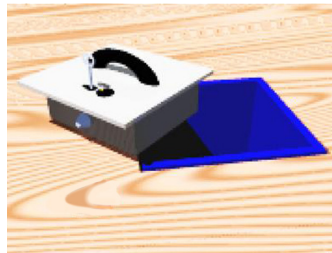

Asec® Under Floor Safe

AS6009

18kg Key

AS6010

24kg Key

A range of square door underfloor safes with a £3,000 cash rating.

FEATURES

- British made
- £3,000 cash rating 2 year warranty
- Flock lining interior prevents damage to contents
- Constructed from heavy gauge steel
- 7 lever safe lock with 2 keys
- Concretes into floor with neck level to the floor surface