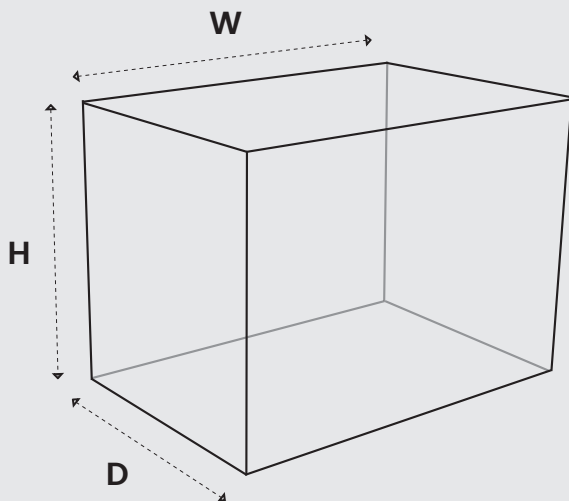

DIMENSIONS

AS6005 EXTERNAL

Width: 222mm
Height: 123mm
Depth: 108mm

AS6005 INTERNAL

Width: 219mm
Height: 120mm
Depth: 105mm

AS6006 EXTERNAL

Width: 222mm
Height: 197mm
Depth: 108mm

AS6006 INTERNAL

Width: 219mm
Height: 194mm
Depth: 105mm

AS6007 EXTERNAL

Width: 222mm
Height: 297mm
Depth: 108mm

AS6007 INTERNAL

Width: 219mm
Height: 294mm
Depth: 105mm

For more details on this or any products in the Asec range please visit our website www.asec.co.uk or email us at info@asec.co.uk