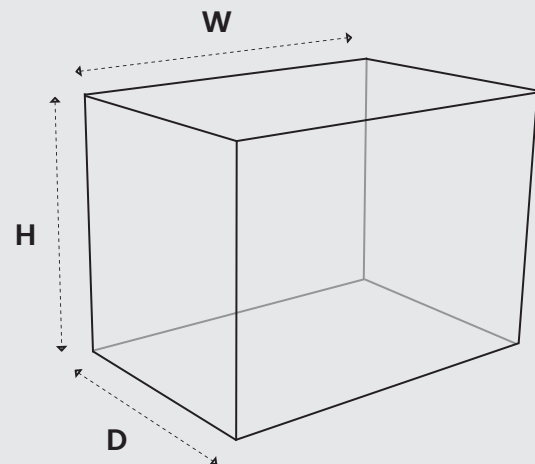

DIMENSIONS

EXTERNAL

Width: 320mm
Height: 465mm
Depth: 465mm

For more details on this or any products in the Asec range please visit our website www.asec.co.uk or email us at info@asec.co.uk