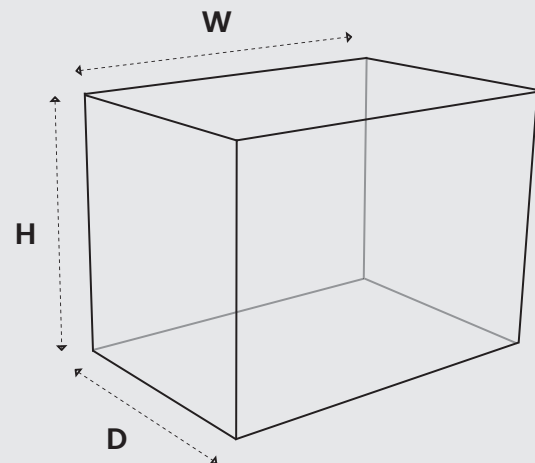

Width: 230mm
Height: 170mm
Depth: 170mm

INTERNAL

Width: 228mm
Height: 168mm
Depth: 120mm

For more details on this or any products in the Asec range please visit our website www.asec.co.uk or email us at info@asec.co.uk

DIMENSIONS

EXTERNAL

Width: 305mm
Height: 305mm
Depth: 305mm

INTERNAL

Width: 302mm
Height: 302mm
Depth: 302mm

For more details on this or any products in the Asec range please visit our website www.asec.co.uk or email us at info@asec.co.uk

DIMENSIONS

AS6009 EXTERNAL

Width: 228mm
Height: 330mm
Depth: 228mm

AS6010 EXTERNAL

Width: 305mm
Height: 407mm
Depth: 305mm

For more details on this or any products in the Asec range please visit our website www.asec.co.uk or email us at info@asec.co.uk