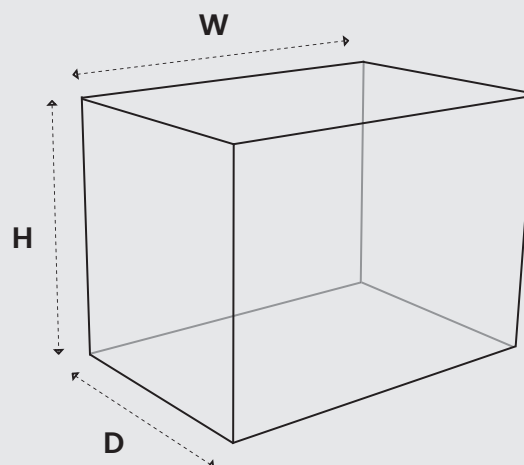

DIMENSIONS

EXTERNAL

Width: 230mm
Height: 170mm
Depth: 170mm

INTERNAL

Width: 228mm
Height: 168mm
Depth: 120mm

For more details on this or any products in the Asec range please visit our website www.asec.co.uk or email us at info@asec.co.uk