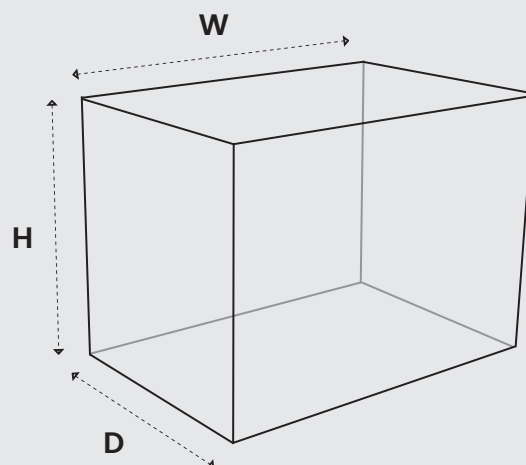

AS6006 EXTERNAL

Width: 222mm
Height: 197mm
Depth: 108mm

AS6006 INTERNAL

Width: 219mm
Height: 194mm
Depth: 105mm

AS6007 EXTERNAL

Width: 222mm
Height: 297mm
Depth: 108mm

AS6007 INTERNAL

Width: 219mm
Height: 294mm
Depth: 105mm

DIMENSIONS

EXTERNAL

Width: 343mm
Height: 127mm
Depth: 203mm

INTERNAL

Width: 340mm
Height: 124mm
Depth: 200mm

For more details on this or any products in the Asec range please visit our website www.asec.co.uk or email us at info@asec.co.uk