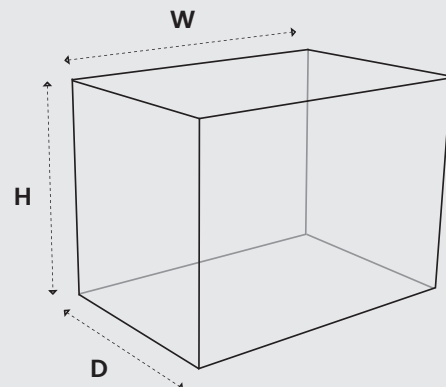

DIMENSIONS

EXTERNAL

Width: 305mm
Height: 305mm
Depth: 305mm

INTERNAL

Width: 302mm
Height: 302mm
Depth: 302mm

For more details on this or any products in the Asec range please visit our website www.asec.co.uk or email us at info@asec.co.uk

DIMENSIONS

EXTERNAL

Width: 320mm
Height: 465mm
Depth: 465mm

For more details on this or any products in the Asec range please visit our website www.asec.co.uk or email us at info@asec.co.uk

Asec® Floorboard Safe

DIMENSIONS

AS6000 EXTERNAL

Width: 203mm
Height: 127mm
Depth: 343mm

AS6000 INTERNAL

Width: 200mm
Height: 124mm
Depth: 340mm

AS6001 EXTERNAL

Width: 305mm
Height: 127mm
Depth: 343mm

AS6001 INTERNAL