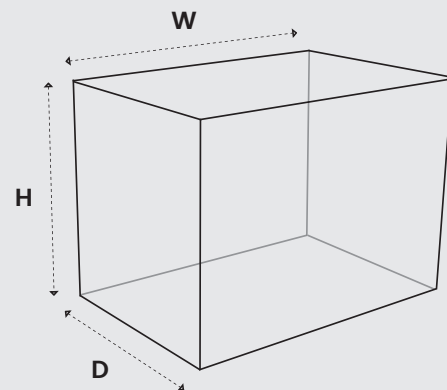

DIMENSIONS

EXTERNAL

Width: 343mm
Height: 127mm
Depth: 203mm

INTERNAL

Width: 340mm
Height: 124mm
Depth: 200mm

For more details on this or any products in the Asec range please visit our website www.asec.co.uk or email us at info@asec.co.uk

DIMENSIONS

AS6003 EXTERNAL

Width: 203mm
Height: 127mm
Depth: 343mm

AS6003 INTERNAL

Width: 200mm
Height: 124mm
Depth: 340mm

AS6004 EXTERNAL

Width: 305mm
Height: 127mm
Depth: 343mm

AS6004 INTERNAL