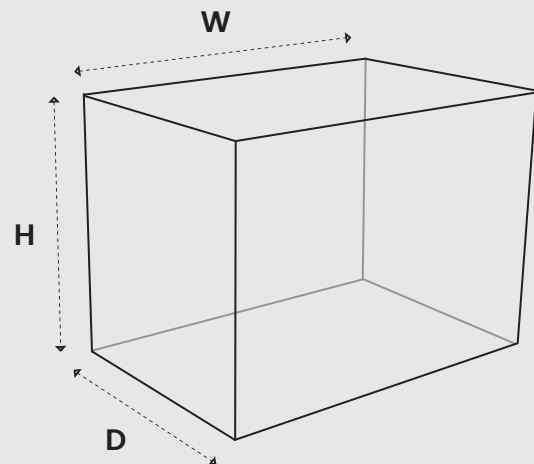

DIMENSIONS

EXTERNAL

Width: 305mm
Height: 305mm
Depth: 305mm

INTERNAL

Width: 302mm
Height: 302mm
Depth: 302mm

For more details on this or any products in the Asec range please visit our website www.asec.co.uk or email us at info@asec.co.uk

DIMENSIONS

AS6009 EXTERNAL

Width: 228mm
Height: 330mm
Depth: 228mm

AS6010 EXTERNAL

Width: 305mm
Height: 407mm
Depth: 305mm

For more details on this or any products in the Asec range please visit our website www.asec.co.uk or email us at info@asec.co.uk

DIMENSIONS

EXTERNAL

Width: 305mm
Height: 407mm
Depth: 305mm

For more details on this or any products in the Asec range please visit our website www.asec.co.uk or email us at info@asec.co.uk

Under Floor Safe