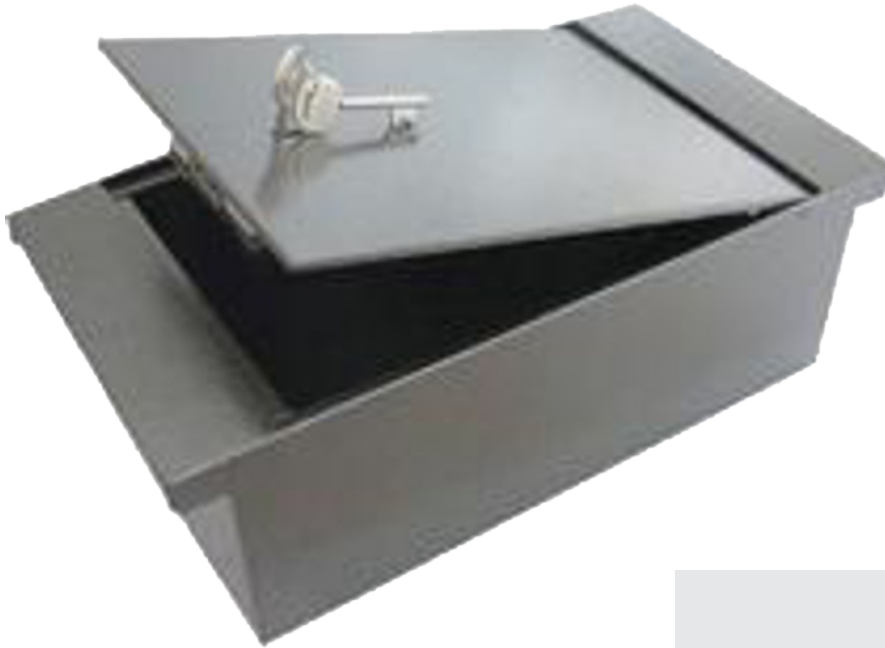

Thanks to its compact dimensions this safe is particularly suitable for use at home to facilitate the safe storage of cash and valuables. The Asec compact electronic safe is made for wall or base fixing and comes complete with bolts suitable for brick or concrete walls.

DIMENSIONS

EXTERNAL

Width: 320mm
Height: 465mm
Depth: 465mm

For more details on this or any products in the Asec range please visit our website www.asec.co.uk or email us at info@asec.co.uk

Asec® Floorboard Safe

AS6000

10kg Key

AS6001

13kg Key

A floorboard safe ideal for domestic applications.

FEATURES

- British made
- £1,000 cash rating 2 year warranty
- Flock lining interior prevents damage to contents
- Constructed from heavy gauge steel
- 7 lever safe lock with 2 keys
- Designed to fit between floorboard joists