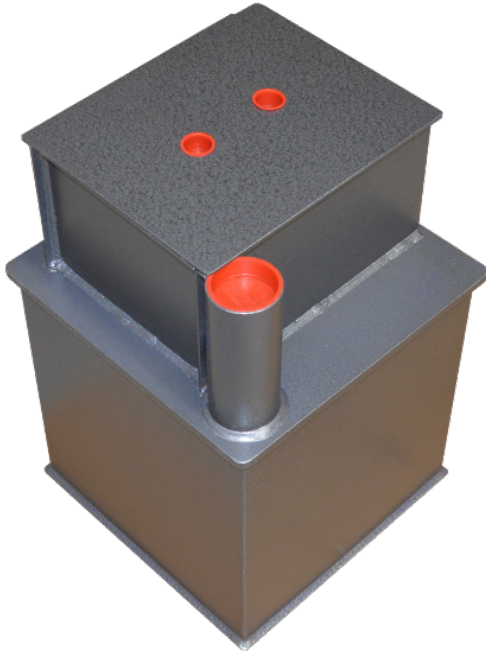

Under Floor Safe with Deposit Facility

250mm x 200mm Door

AS12124

Under Floor
Safe Body

AS12125

4K Rated Door

AS12126

6K Rated Door

AS12127

10K Rated Door

The ASEC Under Floor Safe Body is compatible with Asec Under Floor Safe Door (250mm x 200mm) - the door is supplied separately and the choice of door determines the cash rating of the safe. The safes are manufactured from steel and concrete into the floor, with the neck level to the floor surface and comes complete with deposit facility.

FEATURES

- Steel construction and flock lined
- British made
- Concretes into floor with neck level to the floor surface
- ASEC Under Floor Safe Door supplied separately
- Cash rating determined by choice of corresponding door
- Complete with deposit facility