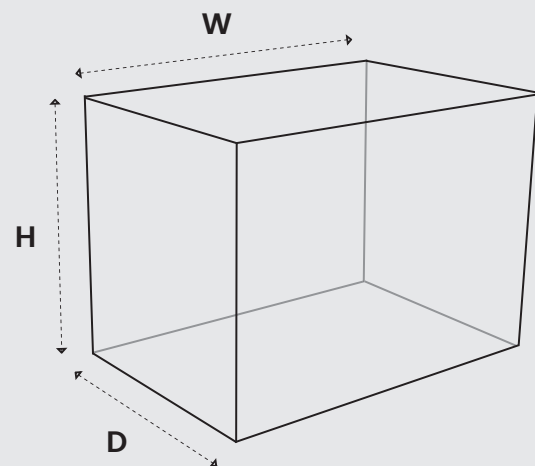

DIMENSIONS

EXTERNAL

Width: 320mm
Height: 465mm
Depth: 465mm

For more details on this or any products in the Asec range please visit our website www.asec.co.uk or email us at info@asec.co.uk