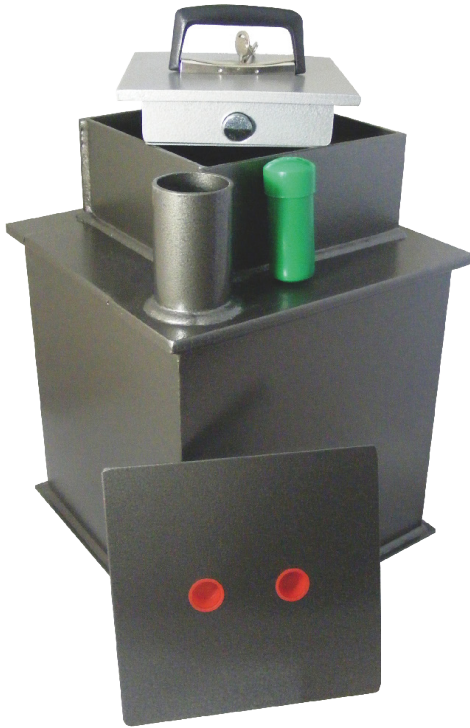

Asec® Under Floor Safe

AS6009

18kg Key

AS6010

24kg Key

A range of square door underfloor safes with a £3,000 cash rating.

FEATURES

- British made
- £3,000 cash rating 2 year warranty
- Flock lining interior prevents damage to contents
- Constructed from heavy gauge steel
- 7 lever safe lock with 2 keys
- Concretes into floor with neck level to the floor surface

DIMENSIONS

AS6009 EXTERNAL

Width: 228mm
Height: 330mm
Depth: 228mm

AS6010 EXTERNAL

Width: 305mm
Height: 407mm
Depth: 305mm

For more details on this or any products in the Asec range please visit our website www.asec.co.uk or email us at info@asec.co.uk

Under Floor Safe with Deposit Facility

AS6011

25kg Key

A square door £3,000 cash rated underfloor safe complete with deposit facility and 6 tubes.

FEATURES

- British made
- £3,000 cash rating 2 year warranty
- Flock lining interior prevents damage to contents
- Constructed from heavy gauge steel
- 7 lever safe lock with 2 keys
- Concretes into floor with neck level to the floor surface
- Complete with deposit facility