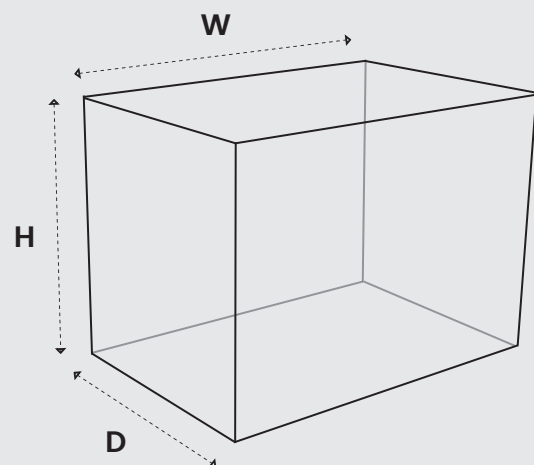

DIMENSIONS

EXTERNAL

Width: 350mm
Height: 250mm
Depth: 250mm

INTERNAL

Width: 348mm
Height: 248mm
Depth: 210mm

For more details on this or any products in the Asec range please visit our website www.asec.co.uk or email us at info@asec.co.uk