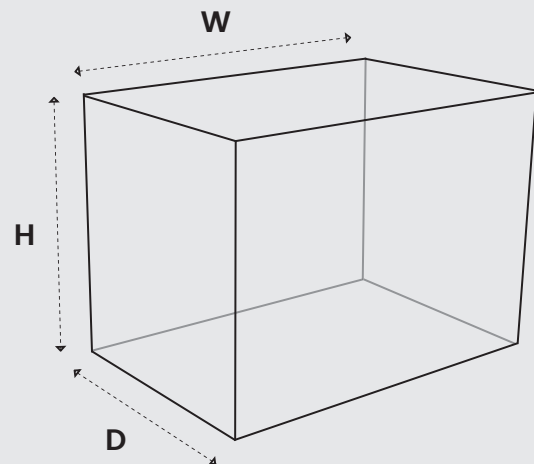

DIMENSIONS

EXTERNAL

Width: 320mm
Height: 465mm
Depth: 465mm

For more details on this or any products in the Asec range please visit our website www.asec.co.uk or email us at info@asec.co.uk